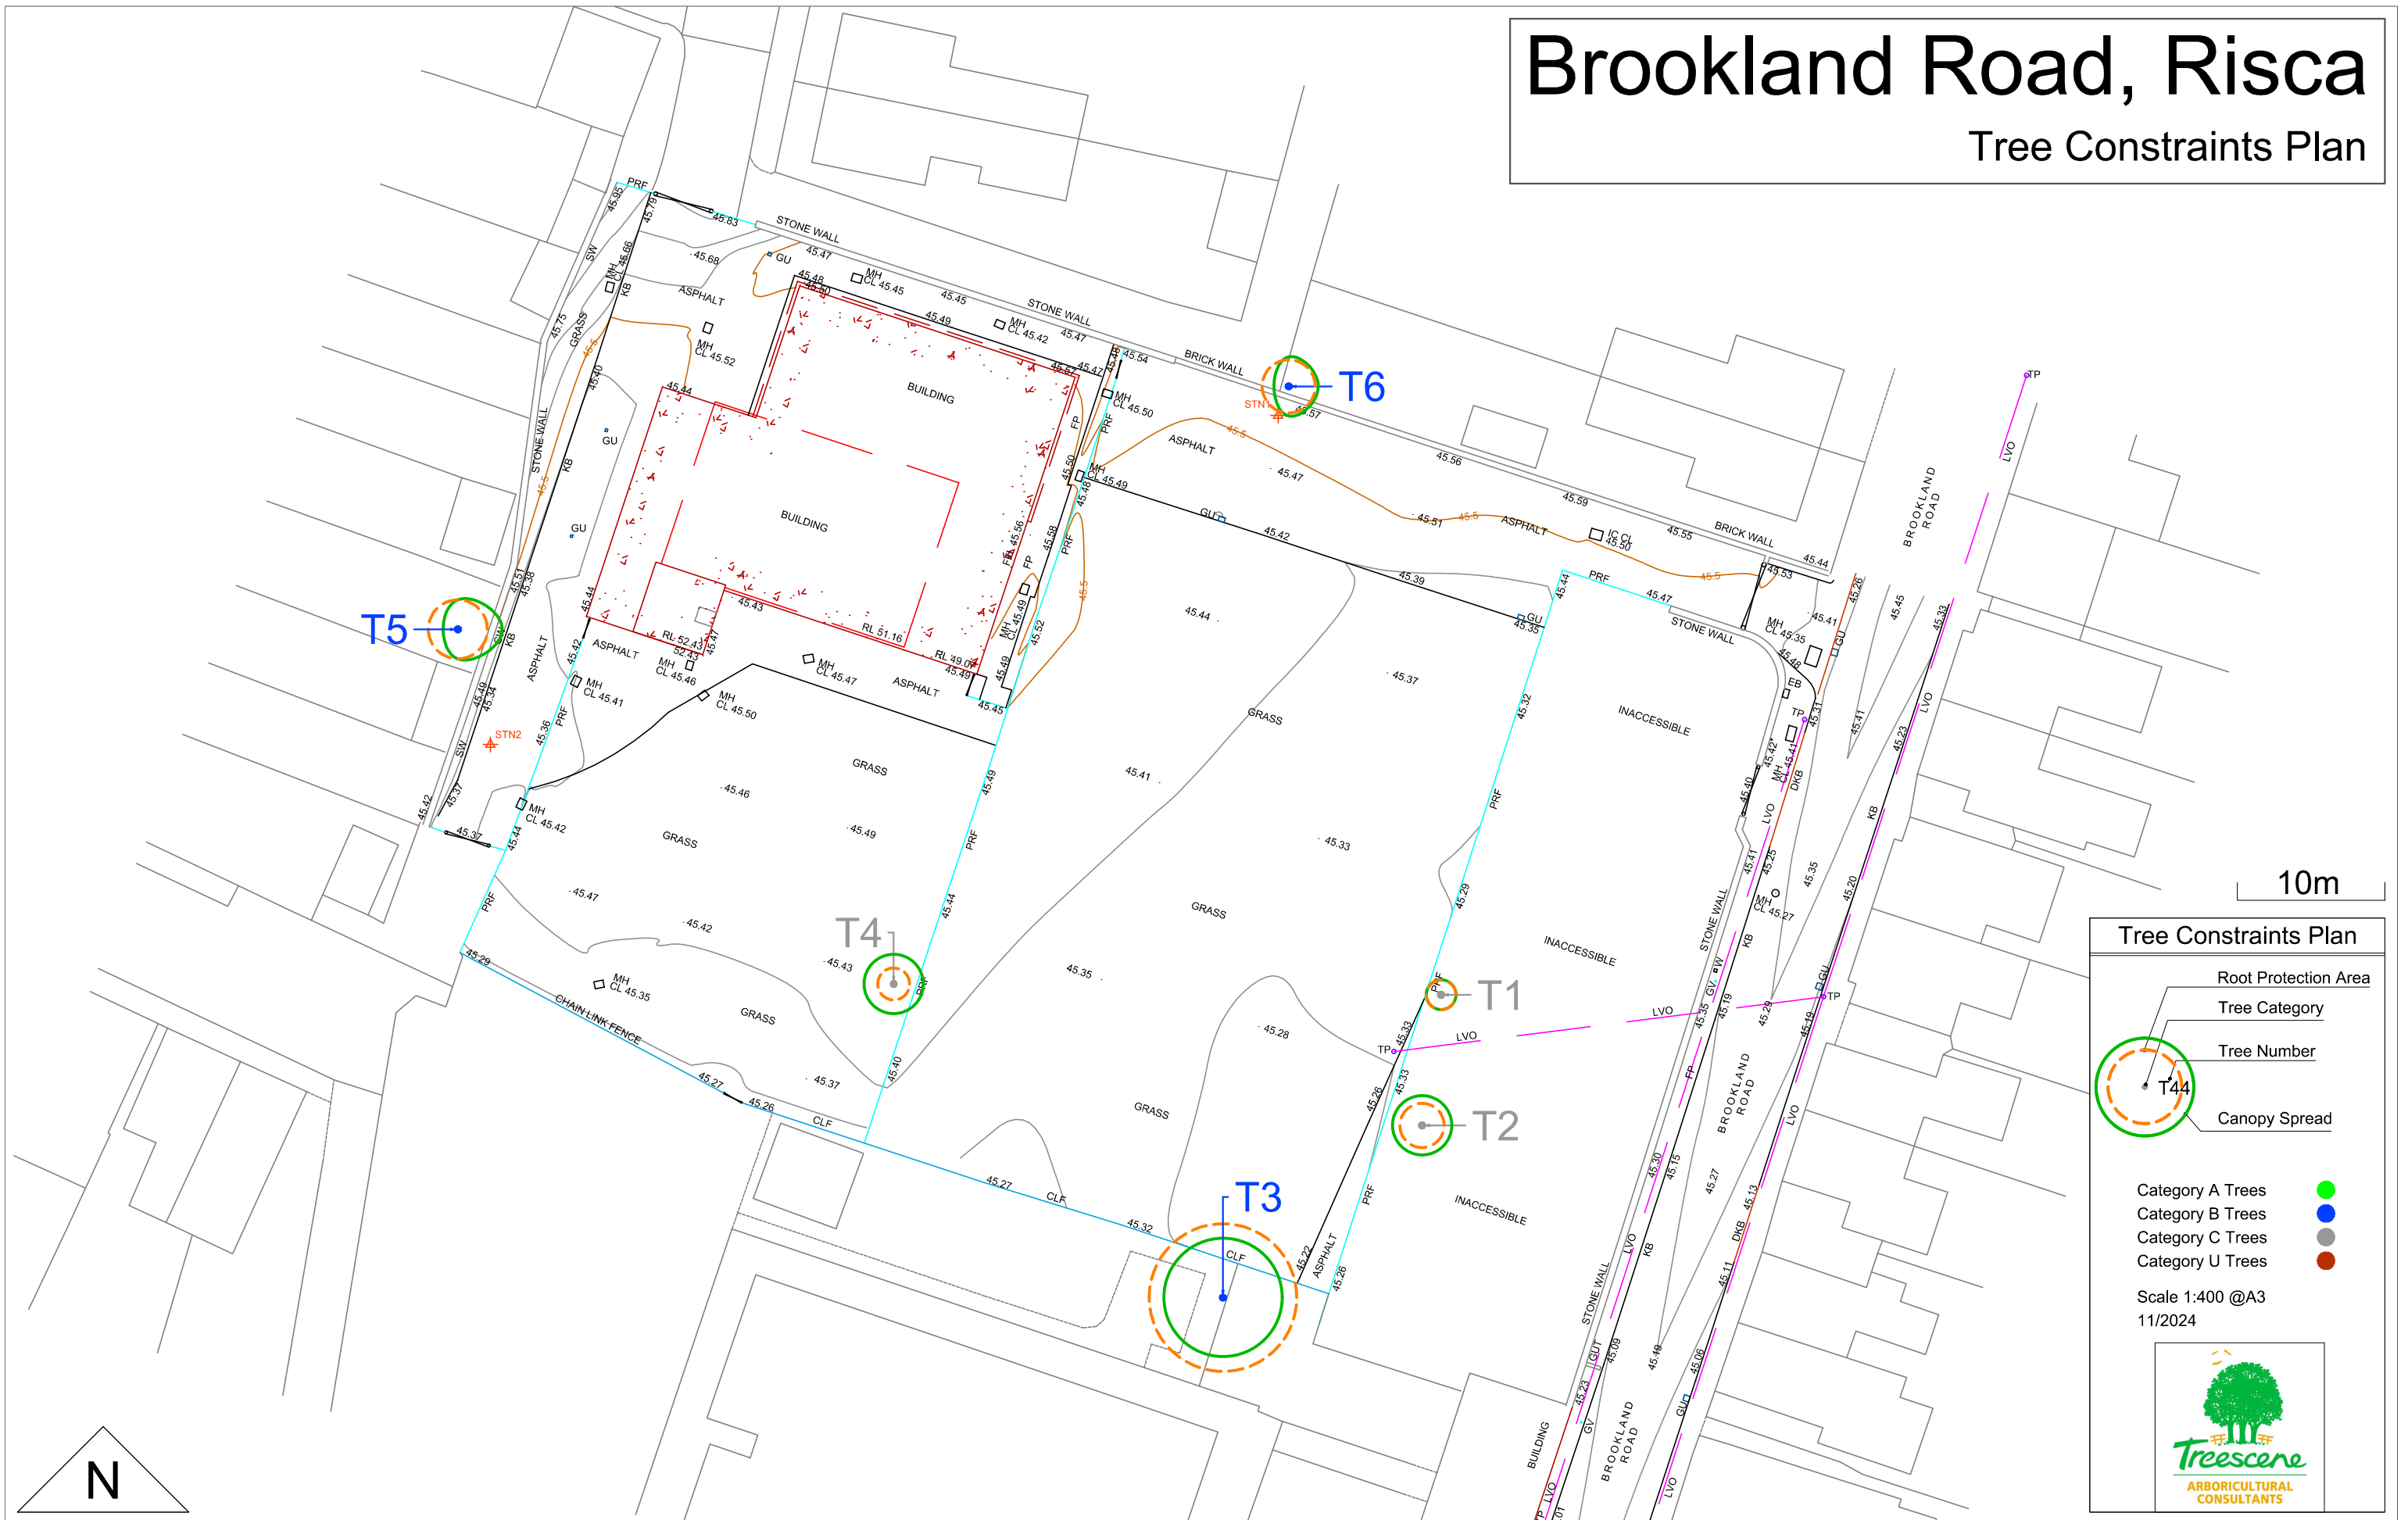

Brookland Road, Risca

Tree Constraints Plan

Tree Constraints Plan

- Root Protection Area
- Tree Category
- Tree Number
- Canopy Spread

Category A Trees ●
 Category B Trees ●
 Category C Trees ●
 Category U Trees ●

Scale 1:400 @A3
11/2024